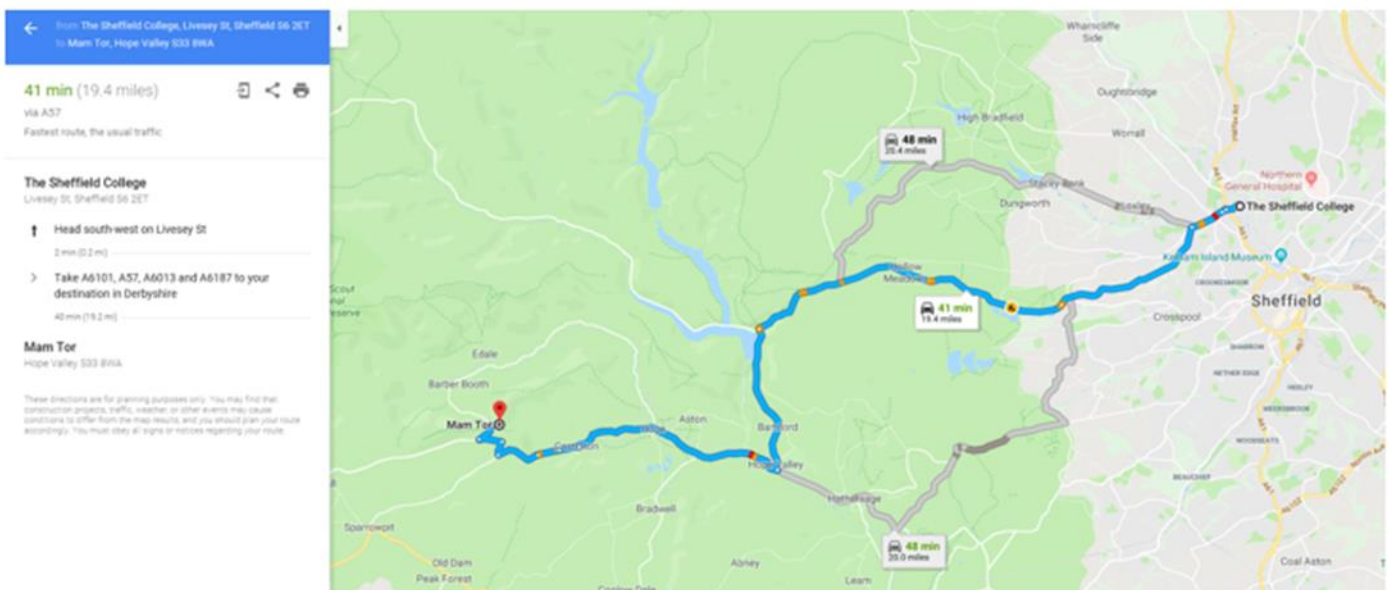

| Local Contacts Police | Hospital | Council |
|---|---|--|
| <p>South Yorkshire Police Headquarters Carbrook House Carbrook Sheffield S9 2DB</p> <p>Tel. 999 (in the event of an emergency, contact Lee Mills as first action on: 07904298751)</p> <p>Tel: 101 for all non emergencies</p> | <p>Northern General Hospital, Herries Road, Sheffield, S5 7AU</p> <p>Tel: 0114 243343</p> | <p>Sheffield City Council, Town Hall, Pinestone St, Sheffield, S1 2HH</p> <p>Tel: 0114 2734567</p> |

Directions to Mam Tor

Time: 41 Minutes

Distance: 19.4 Miles

Directions to Derwent

Time: 31 Minutes

Distance: 14.2 Miles

Directions to Bradwell from Hillsborough College

Time: 32 Minutes

Distance: 15.7 Miles