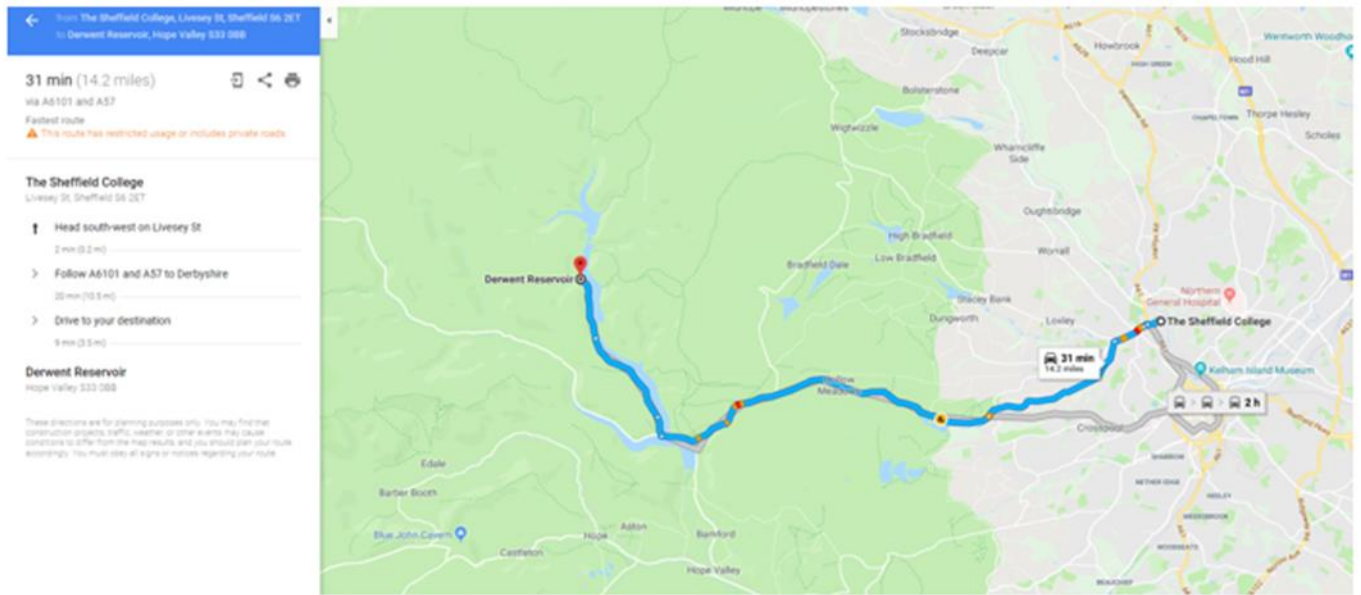

| Local Contacts Police | Hospital | Council |
|---|---|--|
| <p>South Yorkshire Police Headquarters Carbrook House Carbrook Sheffield S9 2DB</p> <p>Tel. 999 (in the event of an emergency, contact Lee Mills as first action on: 07904298751)</p> <p>Tel: 101 for all non emergencies</p> | <p>Northern General Hospital, Herries Road, Sheffield, S5 7AU</p> <p>Tel: 0114 243343</p> | <p>Sheffield City Council, Town Hall, Pinestone St, Sheffield, S1 2HH</p> <p>Tel: 0114 2734567</p> |

Directions to Mam Tor

Time: 41 Minutes

Distance: 19.4 Miles

Directions to Derwent

Time: 31 Minutes

Distance: 14.2 Miles

Directions to Bradwell from Hillsborough College

Time: 32 Minutes

Distance: 15.7 Miles