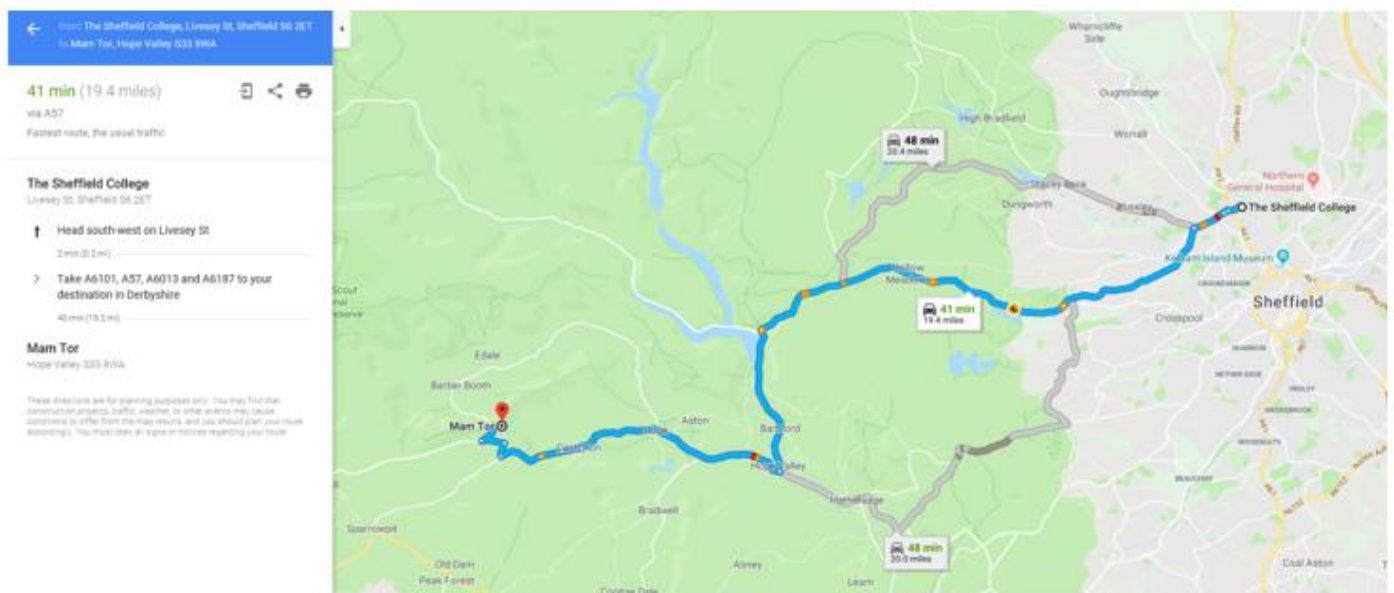

Local Contacts Police	Hospital	Council
<p>South Yorkshire Police Headquarters Carbrook House Carbrook Sheffield S9 2DB</p> <p>Tel. 999 (in the event of an emergency, contact Lee Mills as first action on: 07904298751)</p> <p>Tel: 101 for all non emergencies</p>	<p>Northern General Hospital, Herries Road, Sheffield, S5 7AU</p> <p>Tel: 0114 243343</p>	<p>Sheffield City Council, Town Hall, Pinestone St, Sheffield, S1 2HH</p> <p>Tel: 0114 2734567</p>

Directions to Mam Tor

Time: 41 Minutes

Distance: 19.4 Miles

Directions to Derwent

Time: 31 Minutes

Distance: 14.2 Miles

Directions to Bradwell from Hillsborough College

Time: 32 Minutes

Distance: 15.7 Miles