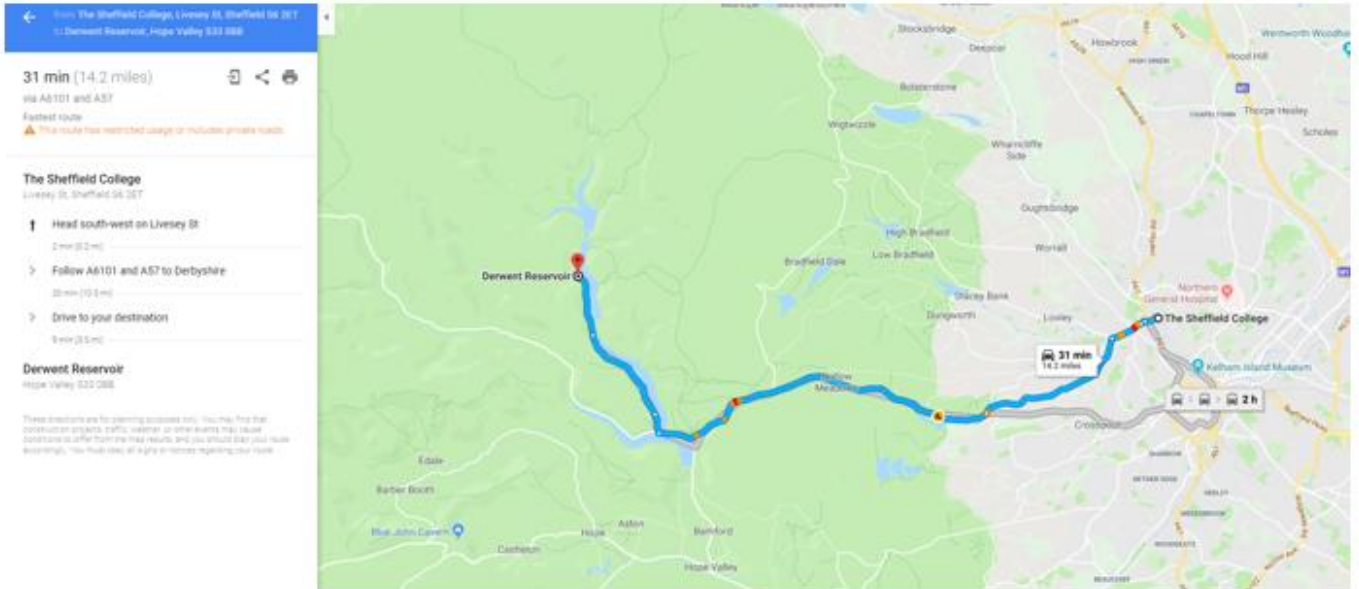

Directions to Mam Tor

Time: 41 Minutes

Distance: 19.4 Miles

Directions to Derwent

Time: 31 Minutes

Distance: 14.2 Miles

Directions to Bradwell from Hillsborough College

Time: 32 Minutes

Distance: 15.7 Miles